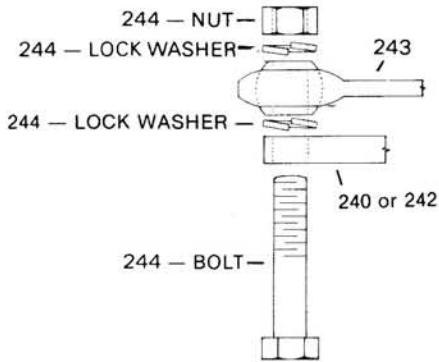

PARTS LIST

GREEN'S ALL-HYDRAULIC TRACTOR HOE

NEW IMPROVED SILVER ANNIVERSARY MODEL 77 (Can be ordered as a Kit to convert old model into new model)

PART #208A, #240, #241, #242, #243, #244

DETAIL "A"

ASSEMBLY 243 to 240 & 242

HYDRAULIC CYLINDERS

HYDRAULIC CONTROL VALVE

* Specify Make and Model of Tractor
NOTE: Special Parts not shown in drawing are listed in Price List.

THE **GREEN** HOE CO., INC.

Specialized Tools for the Orchard, Vineyard & Nursery