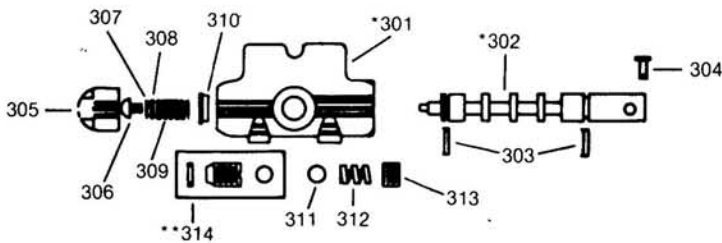

PARTS LIST

GREEN'S ALL-HYDRAULIC TRACTOR HOE

NEW IMPROVED SILVER ANNIVERSARY MODEL 77 (Can be ordered as a Kit to convert old model into new model)

PART #208A, #240, #241, #242, #243, #244

DETAIL "A"

ASSEMBLY 243 to 240 & 242

HYDRAULIC CYLINDERS

HYDRAULIC CONTROL VALVE

* Specify Make and Model of Tractor
NOTE: Special Parts not shown in drawing are listed in Price List.

THE **GREEN** HOE CO., INC.

Specialized Tools for the Orchard, Vineyard & Nursery