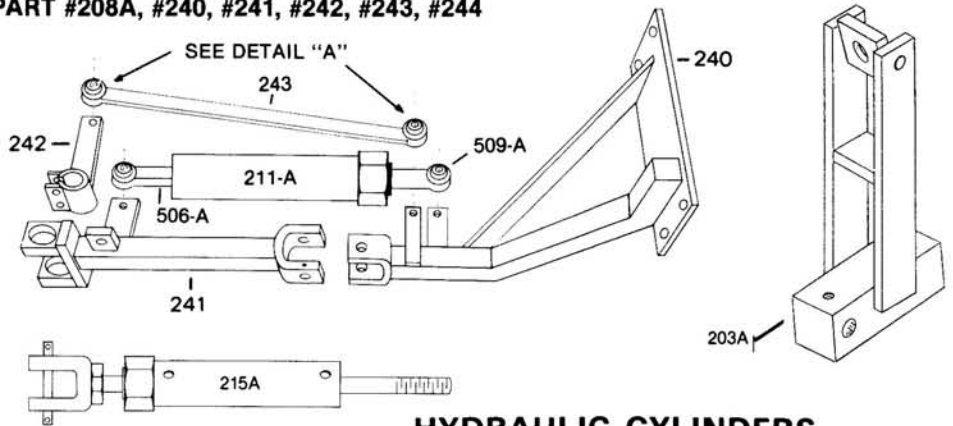

PARTS LIST

GREEN'S ALL-HYDRAULIC TRACTOR HOE

NEW IMPROVED SILVER ANNIVERSARY MODEL 77 (Can be ordered as a Kit to convert old model into new model)

PART #208A, #240, #241, #242, #243, #244

DETAIL "A"

ASSEMBLY 243 to 240 & 242

HYDRAULIC CYLINDERS

HYDRAULIC CONTROL VALVE

* Specify Make and Model of Tractor
NOTE: Special Parts not shown in drawing are listed in Price List.

THE **GREEN** HOE CO., INC.

Specialized Tools for the Orchard, Vineyard & Nursery