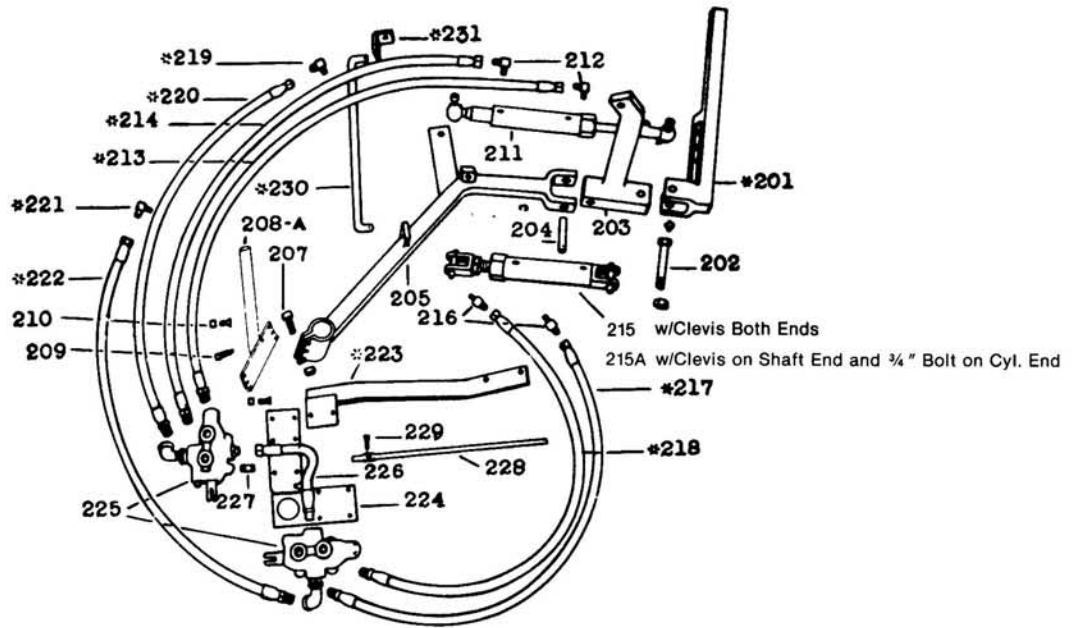

PARTS LIST

GREEN'S ALL-HYDRAULIC TRACTOR HOE

NEW IMPROVED SILVER ANNIVERSARY MODEL 77 (Can be ordered as a Kit to convert old model into new model)

PART #208A, #240, #241, #242, #243, #244

DETAIL "A"

ASSEMBLY 243 to 240 & 242

HYDRAULIC CYLINDERS

HYDRAULIC CONTROL VALVE

* Specify Make and Model of Tractor
NOTE: Special Parts not shown in drawing are listed in Price List.

THE **GREEN** HOE CO., INC.

Specialized Tools for the Orchard, Vineyard & Nursery