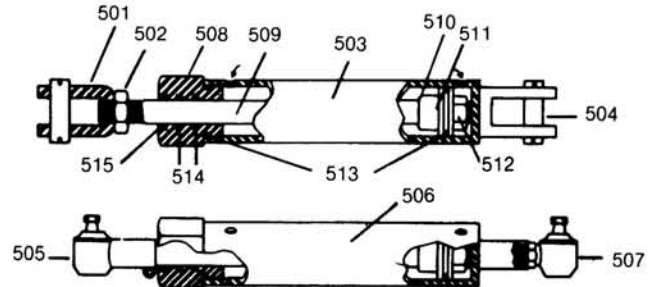

PARTS LIST

GREEN'S ALL-HYDRAULIC TRACTOR HOE

NEW IMPROVED SILVER ANNIVERSARY MODEL 77 (Can be ordered as a Kit to convert old model into new model)

PART #208A, #240, #241, #242, #243, #244

DETAIL "A"

ASSEMBLY 243 to 240 & 242

HYDRAULIC CYLINDERS

HYDRAULIC CONTROL VALVE

* Specify Make and Model of Tractor
NOTE: Special Parts not shown in drawing are listed in Price List.

THE **GREEN** HOE CO., INC.

Specialized Tools for the Orchard, Vineyard & Nursery